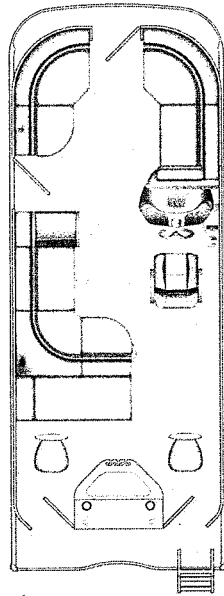

TRIFECTA

AUTHORIZED DEALER

Dennis Dillon RV & Marine

6560 W. Targee St.
Boise ID, 83709
Phone: 208-562-8911
Website: DDRV.com

2021 Trifecta 24TRFC LE

HULL/SERIAL #	MODEL YEAR	LOA	APPROX.WEIGHT
	2021	24' 0"	2025
COLOR		BEAM	FUEL CAPACITY
		8' 6"	27gal

EXAMPLE PHOTO

UNIQUE KEY FEATURES

Pictures shown are for reference only and may not match options selected.

MANUFACTURERS SUGGESTED RETAIL PRICE

\$12,533 115 ELPT CT

OPTIONS

24TRFC LE 25" Tubes (Bi-Toons Only)	\$26,604
Premium Vinyl Pkg	\$0
Silver Rail Std	\$0
Black Onyx	\$0
Charcoal	\$0
Flagstone	\$0
Black Onyx	\$0
STD 20" Shaft Transom	\$0
Gray Pearl Woven	\$0
Bimini With Boot	\$0
8.5' x 10'	\$0
Mooring Cover	\$0
Coal	\$0
Mercury	\$0
115 ELPT CT	\$12,533
Water Ready < 150hp	\$971
Mercury Pre-Rig w/Hummingbird	\$1,144
Premium Polymer Helm	\$0
(2) Portable Cupholders	\$236

Additional Options & Considerations

Freight	\$2,500
Prop, Fuel, Orientation	\$500
V&M trailer	\$5,454
Stock # TCM030	\$0

MSRP Sub Total: **\$41,489**

Additional Options & Considerations: **\$8,454**

Total: **\$49,943**